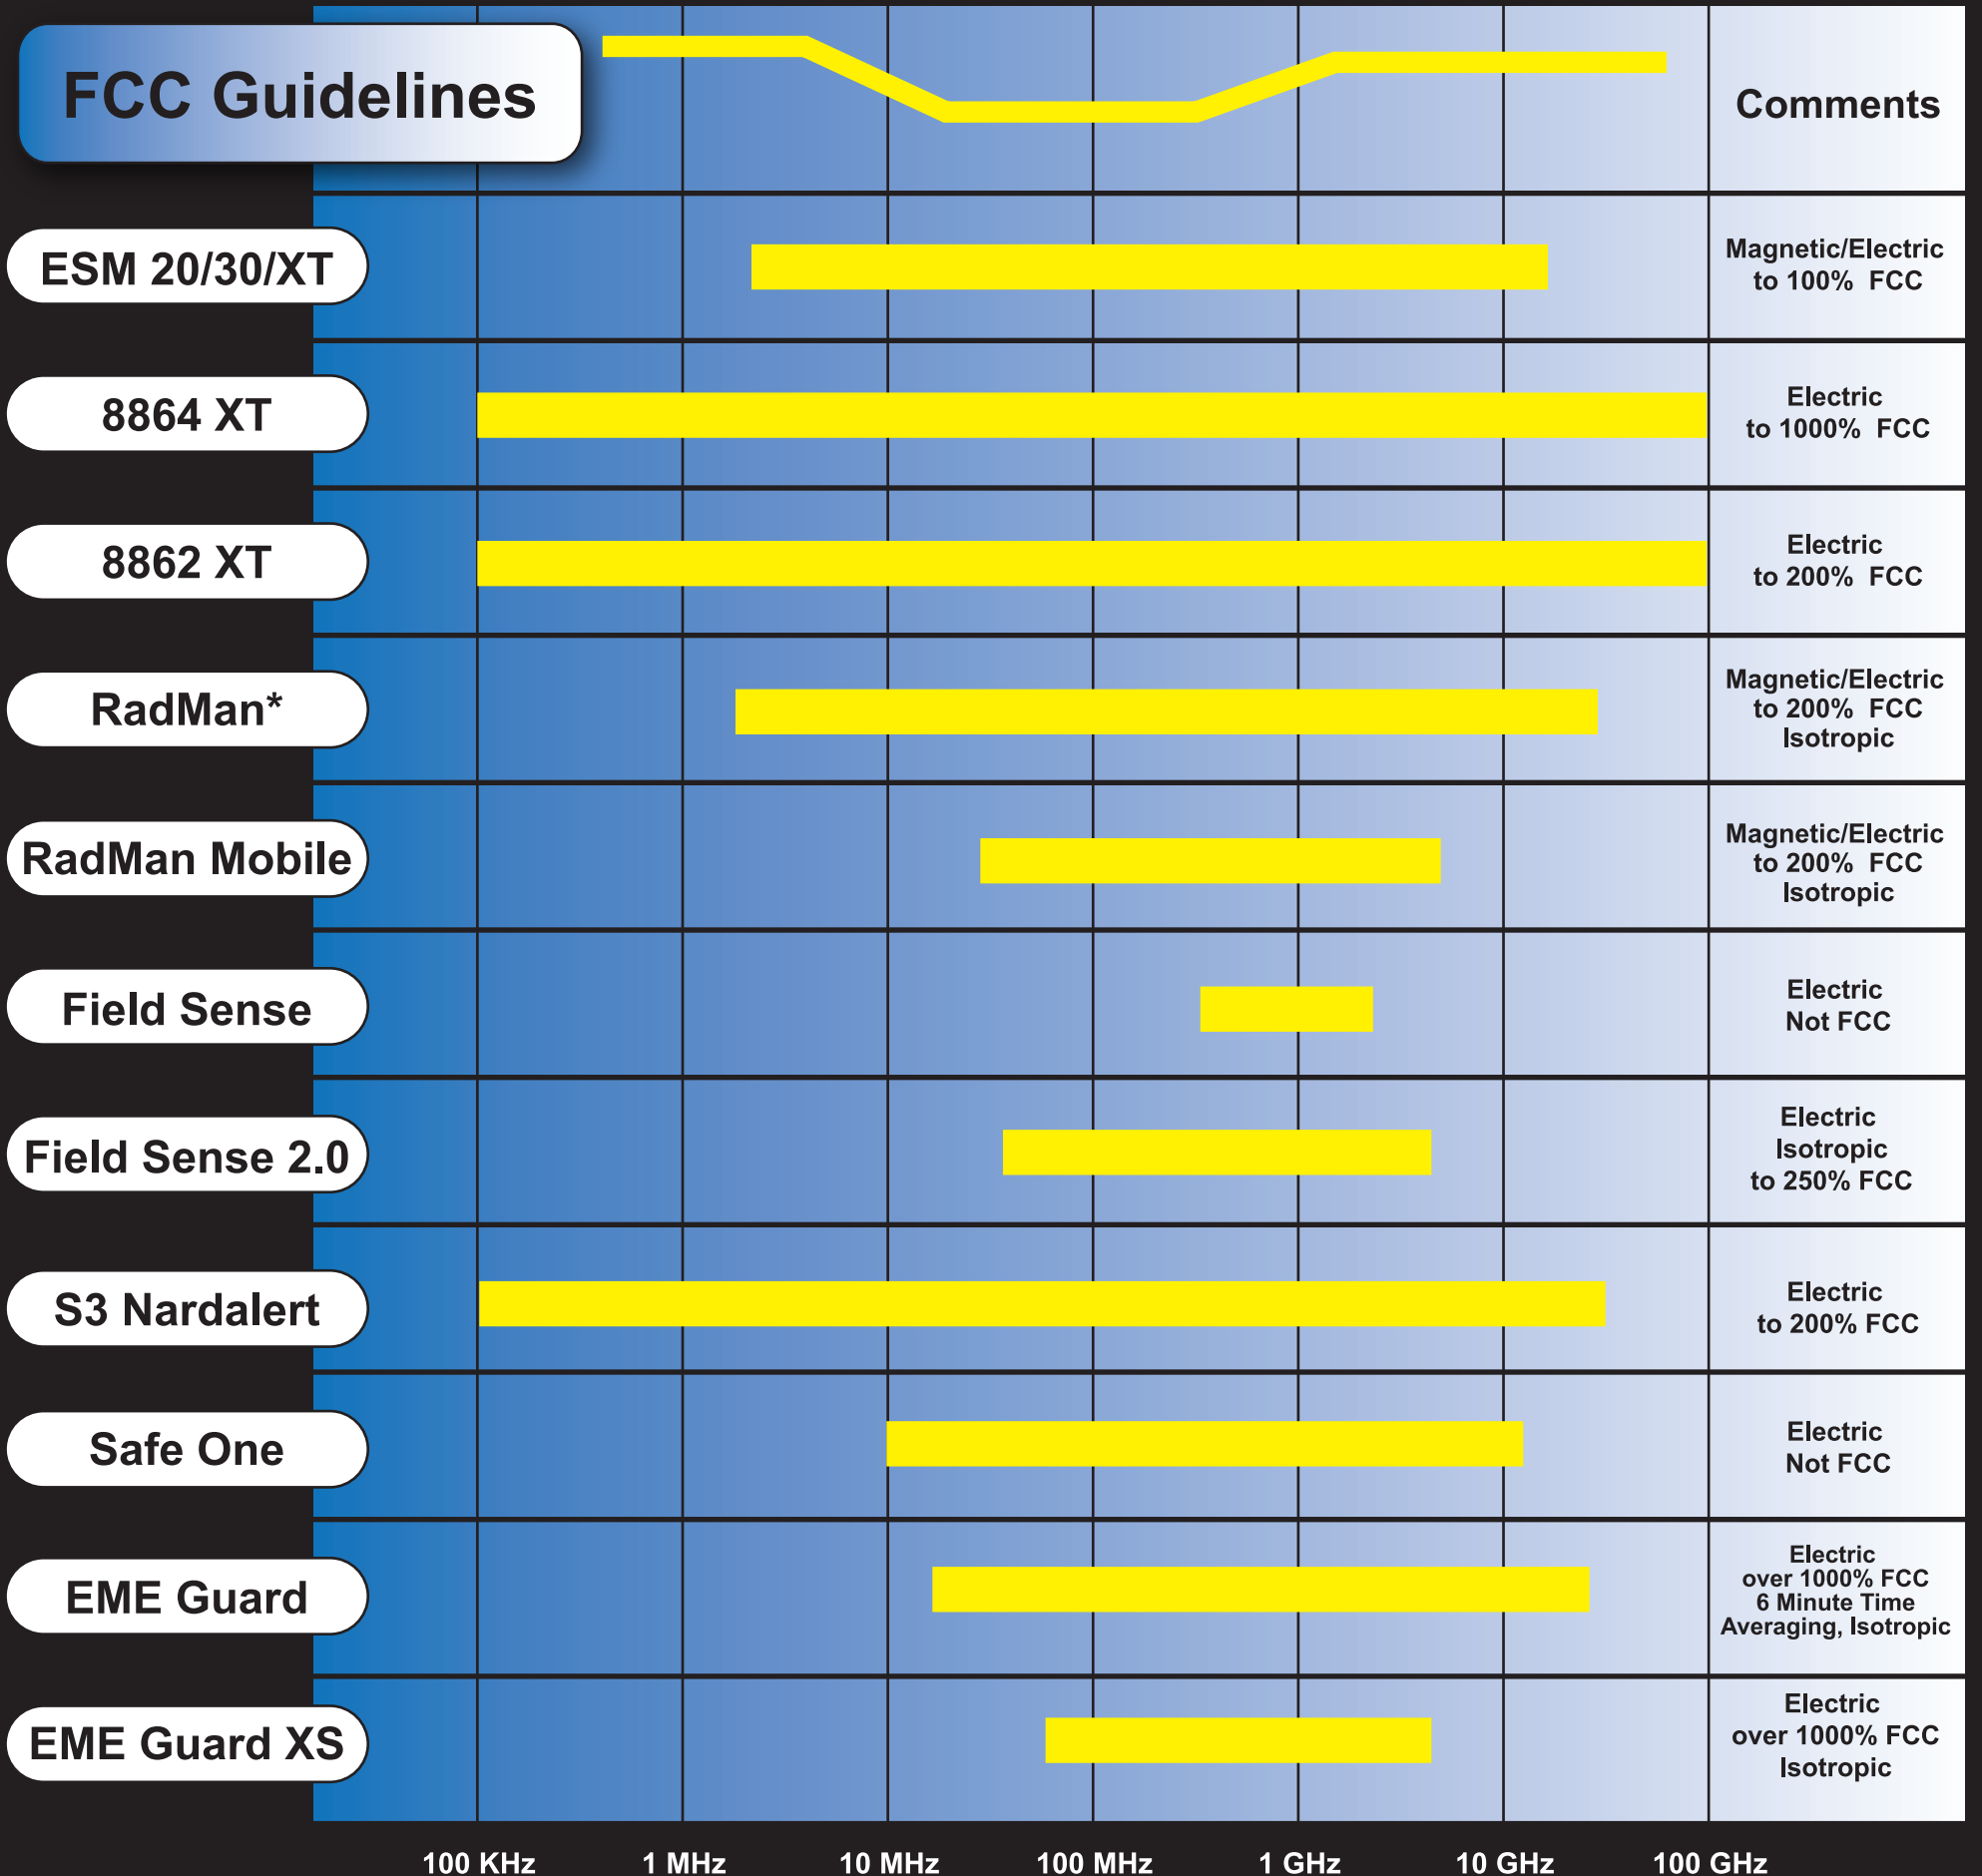

UNBIASED COMPARISON OF AVAILABLE RF PERSONAL MONITORS

for use in the U.S.A. FCC/OSHA Standards

RF/EME FREQUENCY RANGES

* No Longer In Production